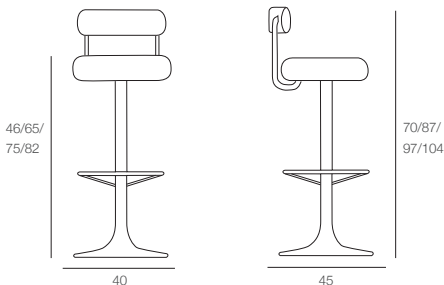

# COBRA

Design  
Börje Johanson

JOHANSON  
DESIGN

01-Base

02-Base

04-Base Floorfixed

## Measurement

Seat height:	46/65/75/82cm
Tot. Height:	70/87/97/104cm
Tot. Width:	40cm
Tot. Depth:	45cm